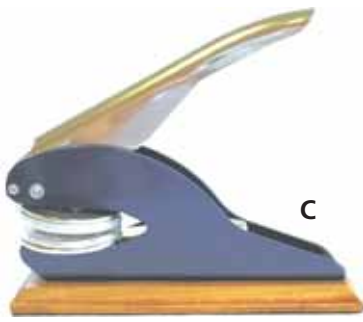

Embossing Presses

Interchangable Die Clip Embossers (With moulded matrix dies)

IMPORTANT
 For new or extra dies please return old clip to ensure correct pattern is supplied
NOTE: Address dies are set to mark top of paper. Seal dies to mark at the bottom.
 Please advise any variation required.

Model A Hand held Plier Press

Model C Free standing on Mahogany base

Model B *not illustrated*
 Free standing on steel base

With Seal die 38mm dia. or
 Address die 50 x 25mm, Max. 4 lines

With Seal die 38mm dia.
 Address die 46 x 21mm, Max. 4 lines