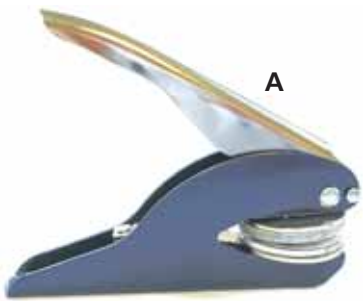

Left Hand Flush
Brookend Estates
Blackberry Farm
Kirby le Soken
Essex

Centred Style
BROOKEND ESTATES
BLACKBERRY FARM
KIRBY LE SOKEN
ESSEX

Seal Die